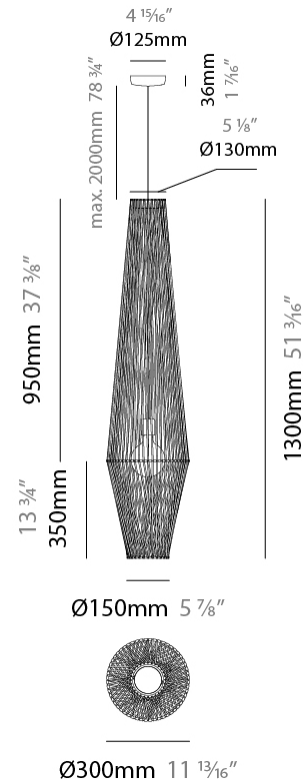

PROJECT	
TYPE	
SPECIFIER	
QUANTITY	
DATE	

BIMBA SUSPENSION

D111115-

base number Finish
Options

1. To build a product code in our configurator select the specify button on the base model # product page
2. To build a manual product code on this datasheet choose from the options listed below in blue font and add the suffix to the base model #

GENERAL

Series: Bimba
Partner: Ole
Division: Design
Installation: Suspension
Product Type: Pendant
Mounting Location: Ceiling

PHYSICAL

Shape: Abstract
Diameter (mm): 300
Diameter (in): 11 13/16
Height (mm): 1300
Height (in): 51 3/16
Max. Overall Height (mm): 3300
Max. Overall Height (in): 129 15/16
Weight (kg): 5
Weight (lbs): 11.02
Fixture Finish: BEI / BLK / BLU / COG / DGN / GRY / MRN / MOC / MUS / OLV / SIL / STN / TER / WHI
Holder Finish: Matte Black
Fixture Material: Fabric Cord / Metal
Primary Material: Fabric - Recycled
Cable Details: 2000mm Cable
Upon Request: Other fabric cord colors available upon request (see downloadable finish chart)

ELECTRICAL

Number of Lamps: 1
Lamp Type: LED Retrofit
Bulb Included: Bulb Not Included
Max. Wattage Per Lamp (W): 15
Lamp Base: E26
Input Voltage (V): 120
Upon Request: 277Vac / GU24

LED

OPTICAL

RATINGS AND CERTIFICATIONS

Certified By: Certified for North American Standards
IP rating: IP20